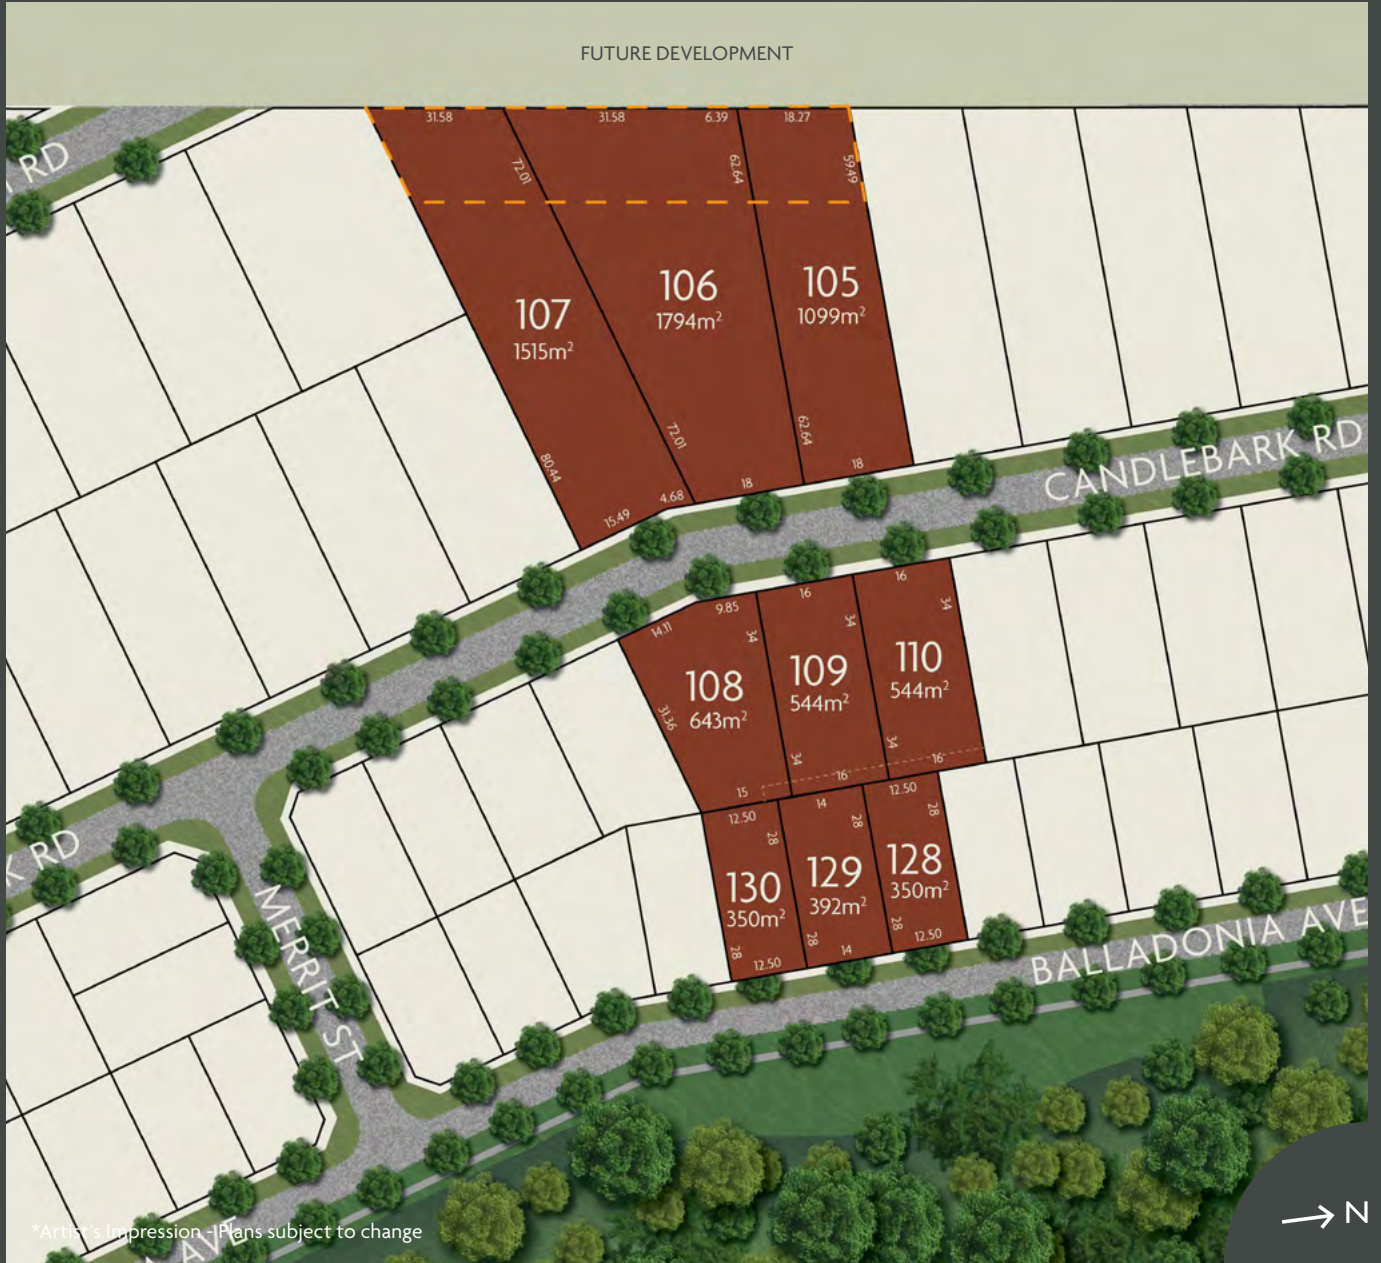

STAGE 1

CANDLEBARK RELEASE

ALTURA

DROUIN

--- Bushfire Zone Setback
--- 3m Easement

HEADLINE GOES HERE...

Copy Goes here...

Lots ranging from 350m² - 1794m²